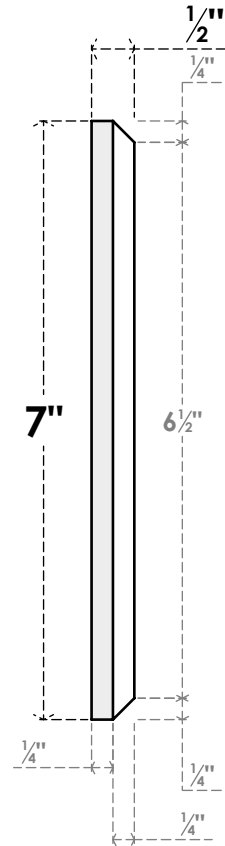

# ROSP070X070X050SDG10

7"W X 7"H X 1/2"P STANDARD SEDGWICK FLOWER ROSETTE WITH BEVELED EDGE, ARCHITECTURAL GRADE PVC

**FRONT**

**SIDE**

EKENA MILLWORK  
2300 WEST MAIN ST.  
CLARKSVILLE, TX 75426  
TOLL FREE: 866-607-0453  
WWW.EKENAMILLWORK.COM

**NOTES**

1. INSTALLATION TO BE COMPLETED IN ACCORDANCE WITH MANUFACTURER'S SPECIFICATIONS.
2. DRAWING MAY NOT BE TO SCALE
3. THIS DRAWING IS INTENDED FOR DESIGN AND PLANNING PURPOSES ONLY.
4. ALL INFORMATION CONTAINED HEREIN WAS CURRENT AT THE TIME OF DEVELOPMENT BUT MUST BE REVIEWED AND APPROVED BY THE PRODUCT MANUFACTURER TO BE CONSIDERED ACCURATE.
5. ARCHITECTURAL GRADE PVC PRODUCTS ARE MADE FROM EXPANDED CELLULAR PVC AND COME NATURALLY WHITE BUT MAY BE PAINTED