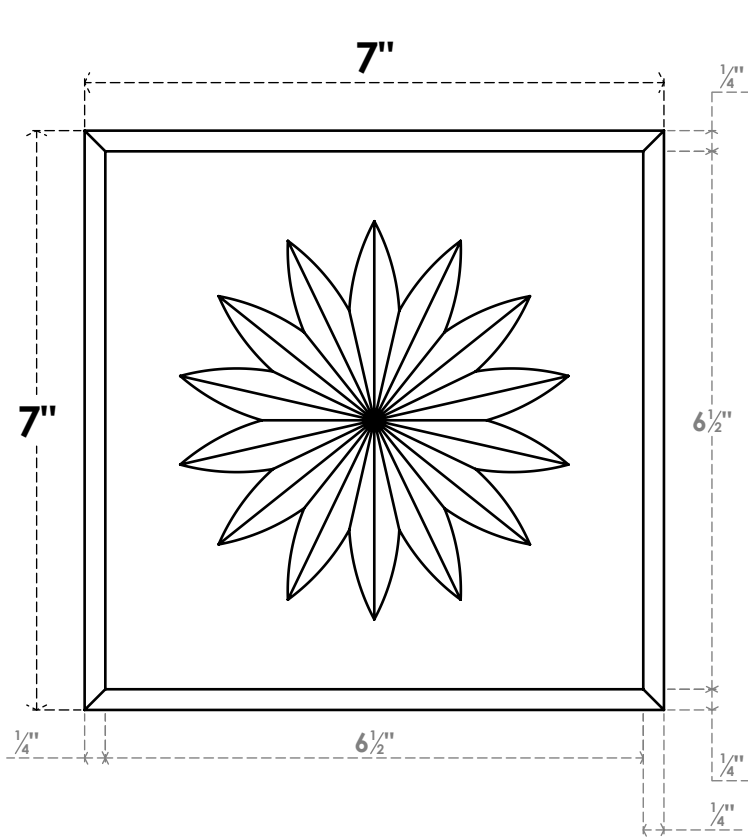

# ROSP070X070X050SDG10

7"W X 7"H X 1/2"P STANDARD SEDGWICK FLOWER ROSETTE WITH BEVELED EDGE, ARCHITECTURAL GRADE PVC

**FRONT**

**SIDE**

EKENA MILLWORK  
2300 WEST MAIN ST.  
CLARKSVILLE, TX 75426  
TOLL FREE: 866-607-0453  
WWW.EKENAMILLWORK.COM